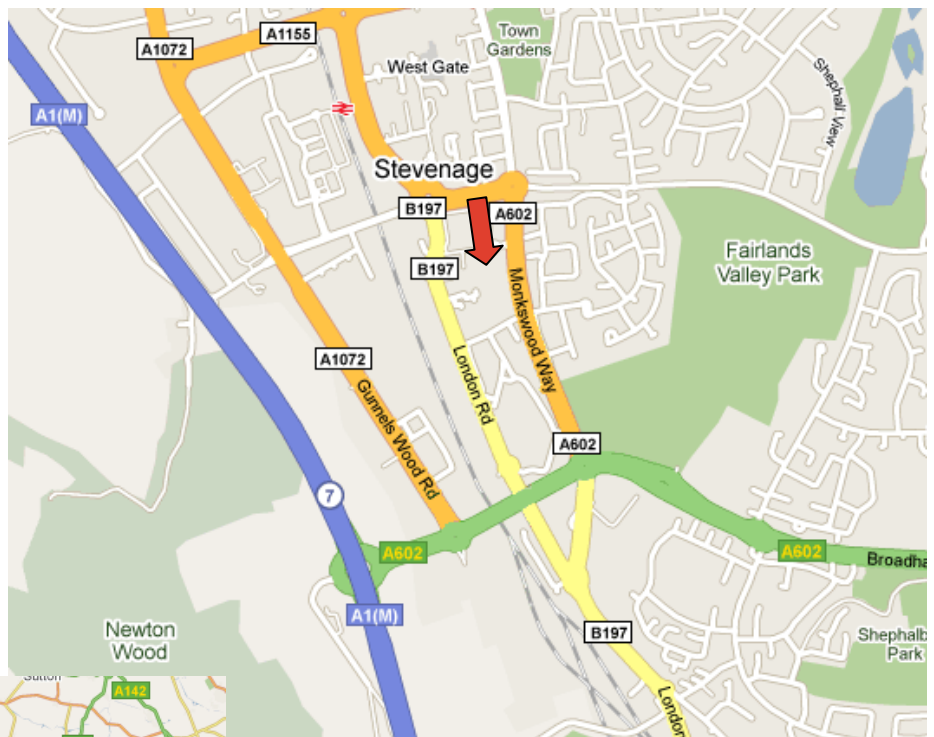

HOW TO FIND US

STEVENAGE CENTRE

Monkswood Way, Stevenage, Herts, SG1 1LA

Tel: 01462 424242

Email: enquiries@nhc.ac.uk

By Car from the A1(M)

Leave the A1(M) at junction 7 and take the exit for Stevenage (A602 onto Broadhall Way).

Continue over the first roundabout and follow the A602, turn left at the second roundabout onto Monkswood way.

Continue down Monkswood Way and turn left at the traffic lights into North Hertfordshire College Stevenage Centre.

Parking at the Stevenage Centre

There is a car park at the front of the centre.

By Train

The Stevenage Centre is about a 15 minute walk from the Stevenage main line railway station

By Bus

Bus no. 80 stops outside the Stevenage Centre