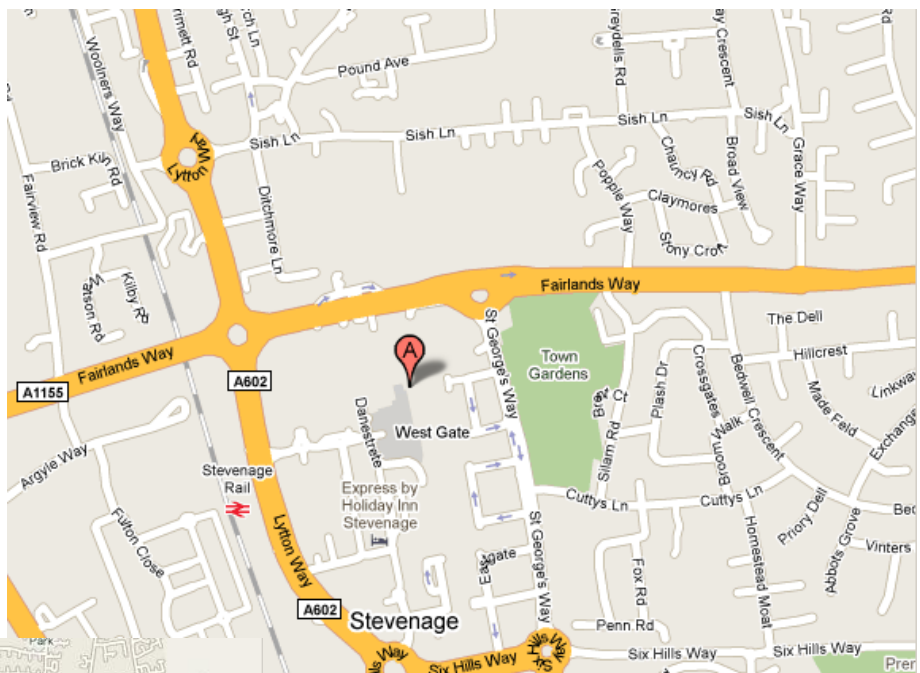

HOW TO FIND US

IN TOWN TRAINING

Unit 1, Forum Court, 28 The Forum, Stevenage, SG1 1EH

Tel: 01462 424242

Email: enquiries@nhc.ac.uk

By Car from the A1(M)

Leave the A1(M) at junction 7 and take the exit for Stevenage (A602)

At the second roundabout turn left onto Monkswood Way. Continue straight over the roundabout onto St Georges Way.

At the end of St Georges Way turn left at the roundabout and down the slip road to the pay and display car park.

Parking at In Town Training

There is a pay and display car park outside In Town Training.

By Train

In Town training is about a 10 minute walk from the Stevenage main line railway station

By Bus

In Town Training is a short walk from Stevenage town centre bus station.