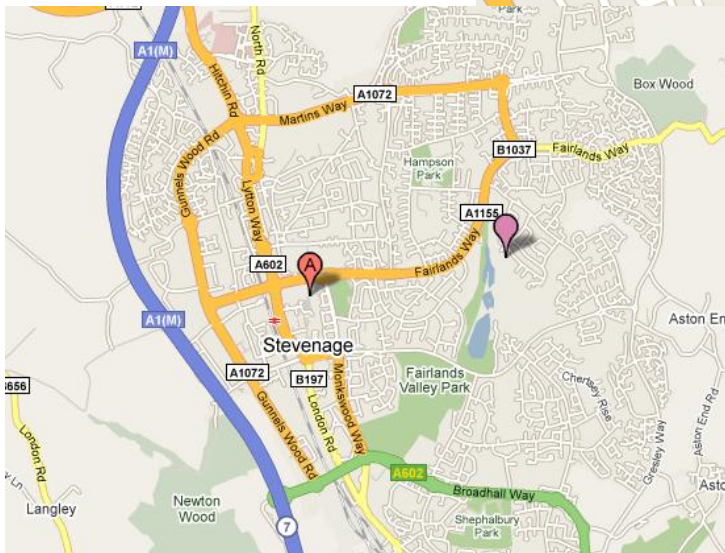

HOW TO FIND US

IN TOWN TRAINING

Unit 1, Forum Court, 28 The Forum, Stevenage, SG1 1EH

Tel: 01462 424242

Email: enquiries@nhc.ac.uk

By Car from the A1(M)

Leave the A1(M) at junction 7 and take the exit for Stevenage (A602)

At the second roundabout turn left onto Monkswood Way. Continue straight over the roundabout onto St Georges Way.

At the end of St Georges Way turn left at the roundabout and down the slip road to the pay and display car park.

Parking at In Town Training

There is a pay and display car park outside In Town Training.

By Train

In Town training is about a 10 minute walk from the Stevenage main line railway station

By Bus

In Town Training is a short walk from Stevenage town centre bus station.