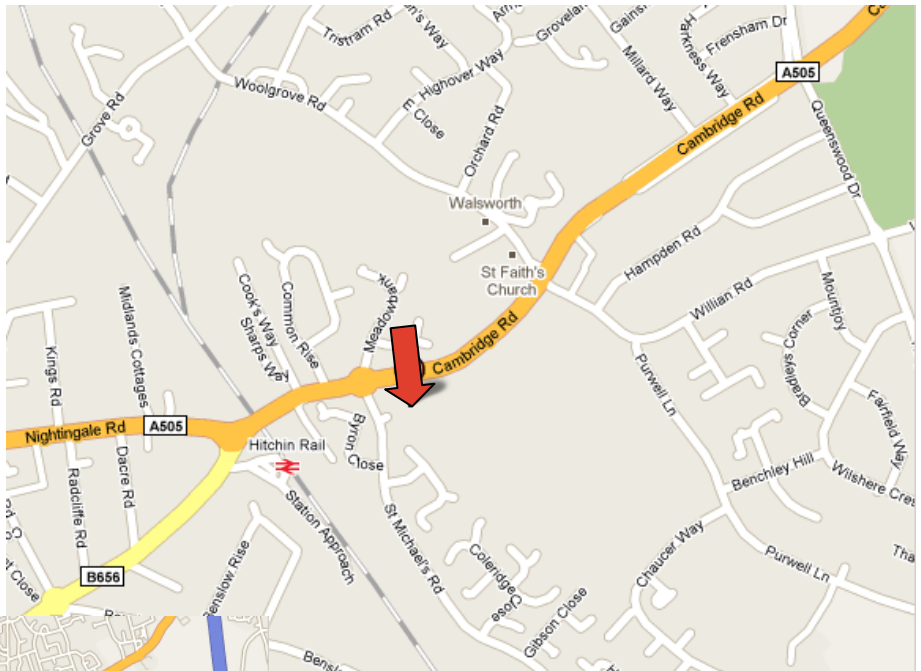

HOW TO FIND US

HITCHIN CENTRE

Cambridge Road, Hitchin, Herts, SG4 0JD

Tel: 01462 424242

Email: enquiries@nhc.ac.uk

By Car from the A1(M)

Leave the A1(M) at junction 9 and take the exit for Letchworth (A6141)

Continue over the longabout and turn left at the next roundabout to Hitchin and the A505.

Continue along the A505 into Hitchin and onto Cambridge road and turn left into North Hertfordshire College Hitchin Centre.

Parking at the Hitchin Centre

There is a car park outside the centre.

By Train

The Hitchin Centre is about a 5 minute walk from the Hitchin main line railway station

By Bus

Bus numbers 23, 54, 80, 82, 88, 89, 92, 94, 97, 97A, 99 and 870 stop outside the Hitchin Centre.