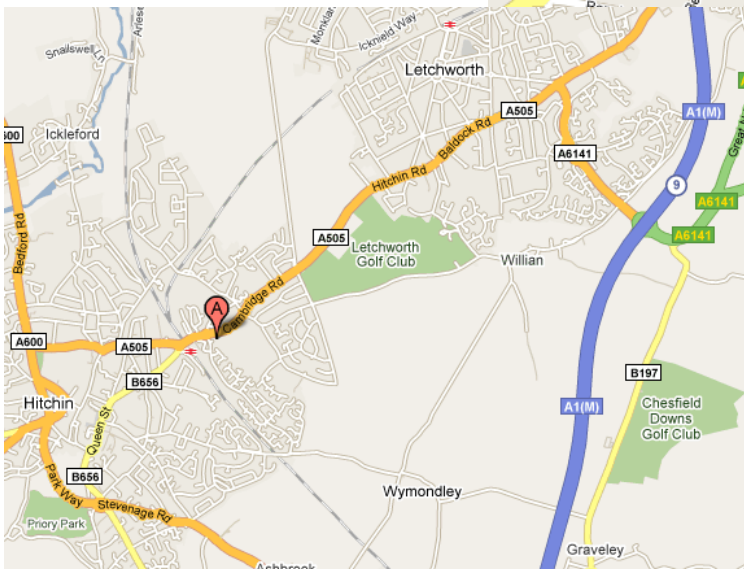

HOW TO FIND US

HITCHIN CENTRE

Cambridge Road, Hitchin, Herts, SG4 0JD

Tel: 01462 424242

Email: enquiries@nhc.ac.uk

By Car from the A1(M)

Leave the A1(M) at junction 9 and take the exit for Letchworth (A6141)

Continue over the longabout and turn left at the next roundabout to Hitchin and the A505.

Continue along the A505 into Hitchin and onto Cambridge road and turn left into North Hertfordshire College Hitchin Centre.

Parking at the Hitchin Centre

There is a car park outside the centre.

By Train

The Hitchin Centre is about a 5 minute walk from the Hitchin main line railway station

By Bus

Bus numbers 23, 54, 80, 82, 88, 89, 92, 94, 97, 97A, 99 and 870 stop outside the Hitchin Centre.

Maps courtesy of www.google.co.uk/maps

www.nhc.ac.uk