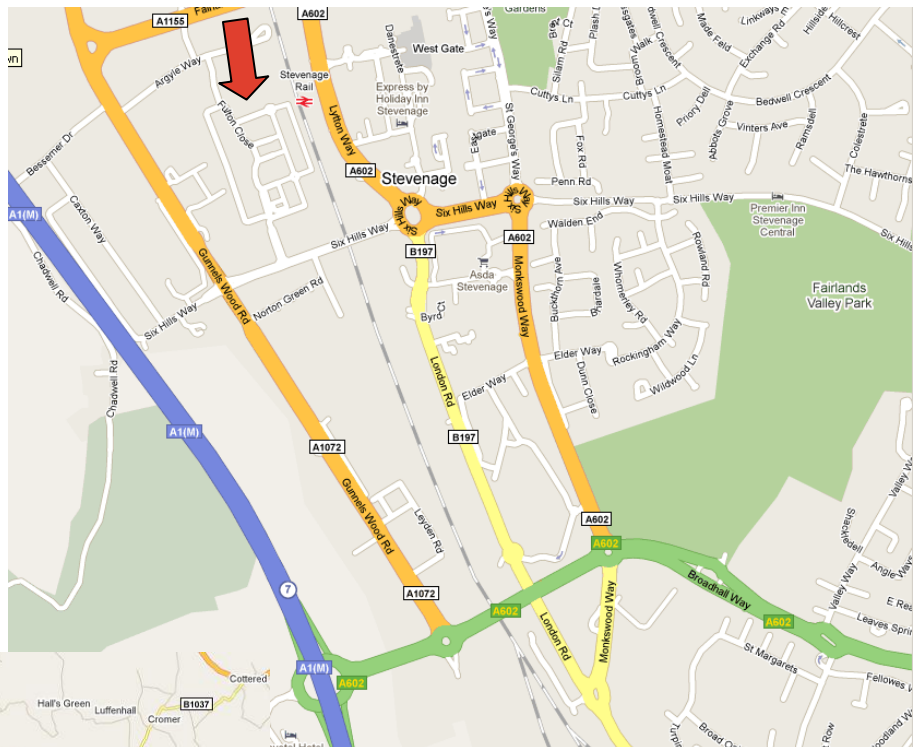

### By Car from the A1(M)

Leave the A1(M) at junction 7 and take the exit for Stevenage (A602 onto Broadhall Way).

At the roundabout, take the first exit onto Gunnels Wood Road (A1072)

At the second roundabout, take the 3<sup>rd</sup> exit (reversing your direction on Gunnels Wood Road) then take the 1<sup>st</sup> left into Argyle Way and 1<sup>st</sup> right into Fulton Close, the SkillsCentre is on your left.

### By Train

The Stevenage Skills Centre is about a 10 minute walk from the Stevenage main line railway station

Maps courtesy of [www.google.co.uk/maps](http://www.google.co.uk/maps)

[www.nhc.ac.uk](http://www.nhc.ac.uk)