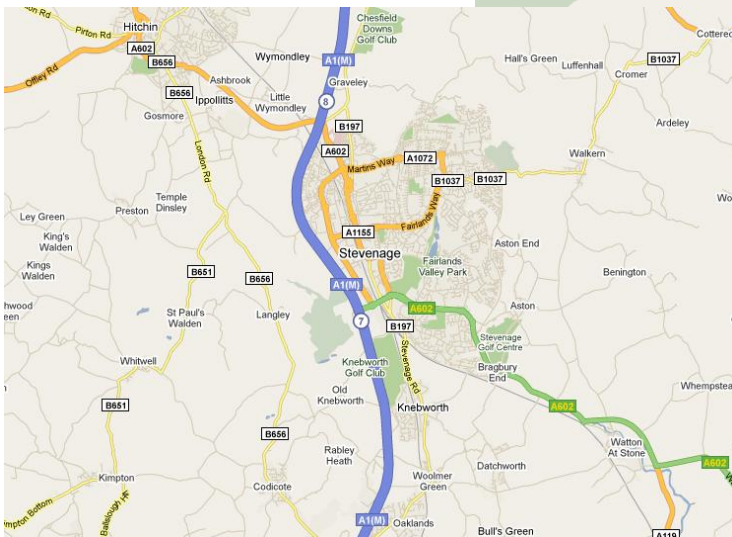

# HOW TO FIND US

### By Car from the A1(M)

Leave the A1(M) at junction 7 and take the exit for Stevenage (A602 onto Broadhall Way).

At the roundabout, take the first exit onto Gunnels Wood Road (A1072)

At the second roundabout, take the 3<sup>rd</sup> exit (reversing your direction on Gunnels Wood Road) then take the 1<sup>st</sup> left into Argyle Way and 1<sup>st</sup> right into Fulton Close, the SkillsCentre is on your left.

### By Train

The Stevenage Skills Centre is about a 10 minute walk from the Stevenage main line railway station

Maps courtesy of [www.google.co.uk/maps](http://www.google.co.uk/maps)

[www.nhc.ac.uk](http://www.nhc.ac.uk)