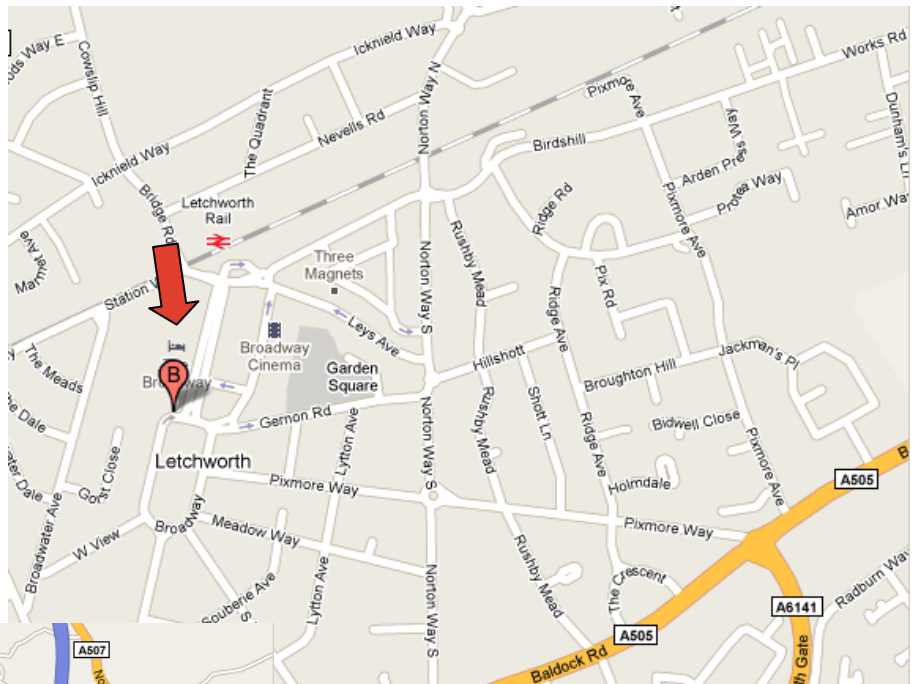

### By Car from the A1(M)

Leave the A1(M) at junction 9 and take the exit for Letchworth (A6141)

Continue over the longabout and go straight over the roundabout onto Pixmore Way.

At the end of Pixmore Way continue round the longabout and turn left into Morrison's car park and immediately left into the Goldsmith Centre for Business car park

### Parking at the Goldsmith Centre for Business

There is a car park behind the centre next to Morrison's car park.

### By Train

The Goldsmith Centre for Business is about a 5 minute walk from the Letchworth main line railway station

### By Bus

Bus numbers 23, 53, 90, 91 stop outside the Goldsmith Centre for Business.