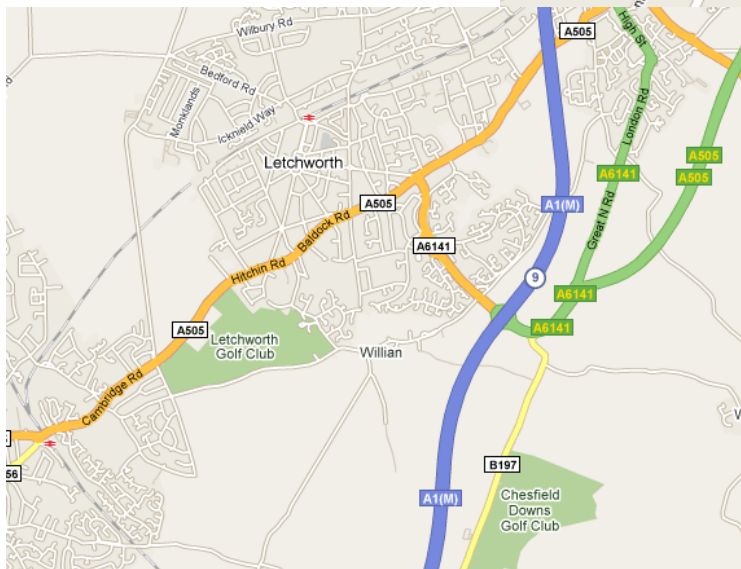

HOW TO FIND US

CENTRE FOR THE ARTS

Willian Road, Hitchin, Herts, SG4 0LS

Tel: 01462 424242

Email: enquiries@nhc.ac.uk

By Car from the A1(M)

Leave the A1(M) at junction 9 and take the exit for Letchworth (A6141)

Continue over the longabout and turn left at the next roundabout to Hitchin and the A505.

Continue along the A505 into Hitchin, turn left at the traffic lights and left again into the Centre for the Arts.

Parking at the Hitchin Centre

There is a car park in front of the centre.

By Train

The Centre for the Arts is about a 10 minute walk from the Hitchin main line railway station

By Bus

Bus numbers 23, 54, 80, 82, 88, 89, 92, 94, 97, 97A, 99 and 870 stop near the Centre for the Arts.

Maps courtesy of www.google.co.uk/maps

www.nhc.ac.uk