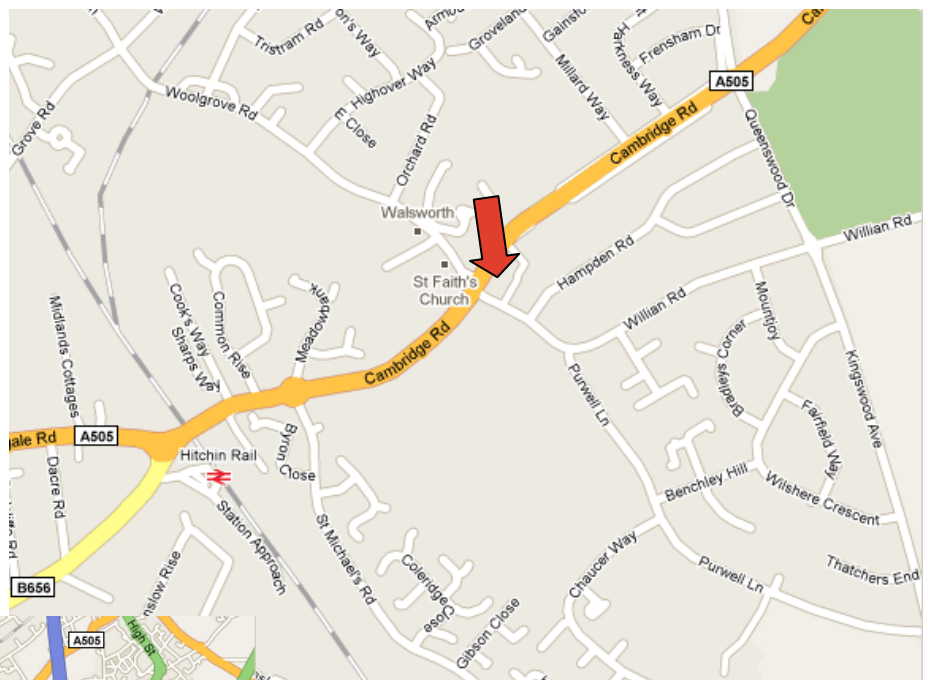

HOW TO FIND US

CENTRE FOR THE ARTS

Willian Road, Hitchin, Herts, SG4 0LS

Tel: 01462 424242

Email: enquiries@nhc.ac.uk

By Car from the A1(M)

Leave the A1(M) at junction 9 and take the exit for Letchworth (A6141)

Continue over the longabout and turn left at the next roundabout to Hitchin and the A505.

Continue along the A505 into Hitchin, turn left at the traffic lights and left again into the Centre for the Arts.

Parking at the Hitchin Centre

There is a car park in front of the centre.

By Train

The Centre for the Arts is about a 10 minute walk from the Hitchin main line railway station

By Bus

Bus numbers 23, 54, 80, 82, 88, 89, 92, 94, 97, 97A, 99 and 870 stop near the Centre for the Arts.